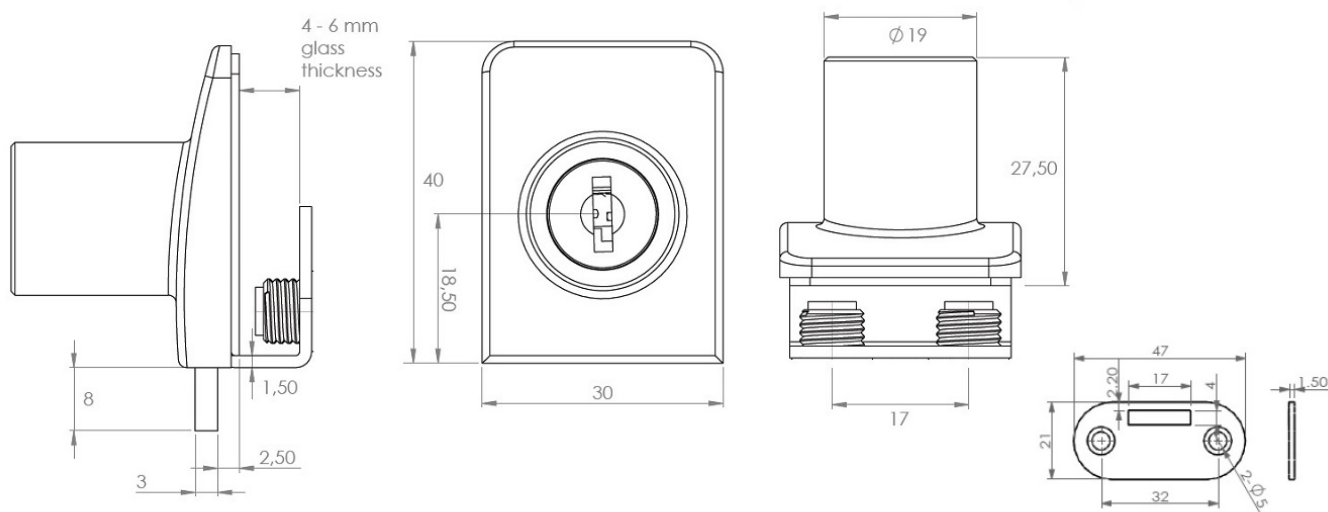

PRODUCT SHEET

Description:

Glass Door Lock "Square", F/Single Doors, Chrome Pl, W/SISO Oval Metal Key, 400 KD, W/2 Zamak Screws, W/PVC Tip, 1 CPL., Flat Oval Metal Striking Plate, f/Glass Thickness 4-6mm

Item number:

14.09.520-0

Units	Box	Carton	HS Code	Barcode
Pcs.	10	100	8301300000	
				5704866048828

SISO A/S

Mileparken 11
DK-2740 Skovlunde
Denmark
VAT: DK 24786013

Phone +45 45 830 900

www.siso.dk
siso@siso.dk